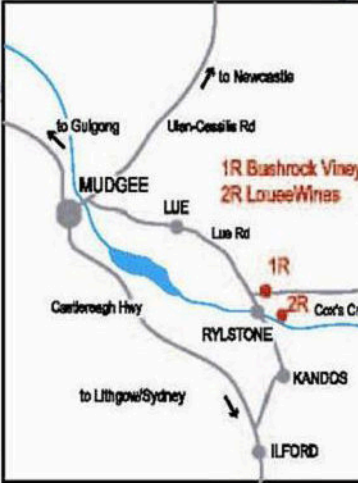

MUDGEE

**ANDREW HARRIS
VINEYARDS**

MUDGEE REGION
sensory perfection
WINERIES

To Lithgow & Sydney
 To Murrumbidgee Winery (approx 50km)
 For exact location see Inset & Regional Map